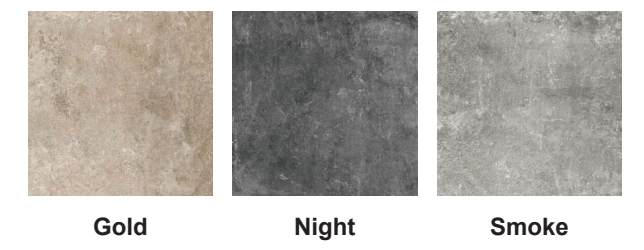

PALANTA PLUS

SIZE 90X90X4 | 60X60X4