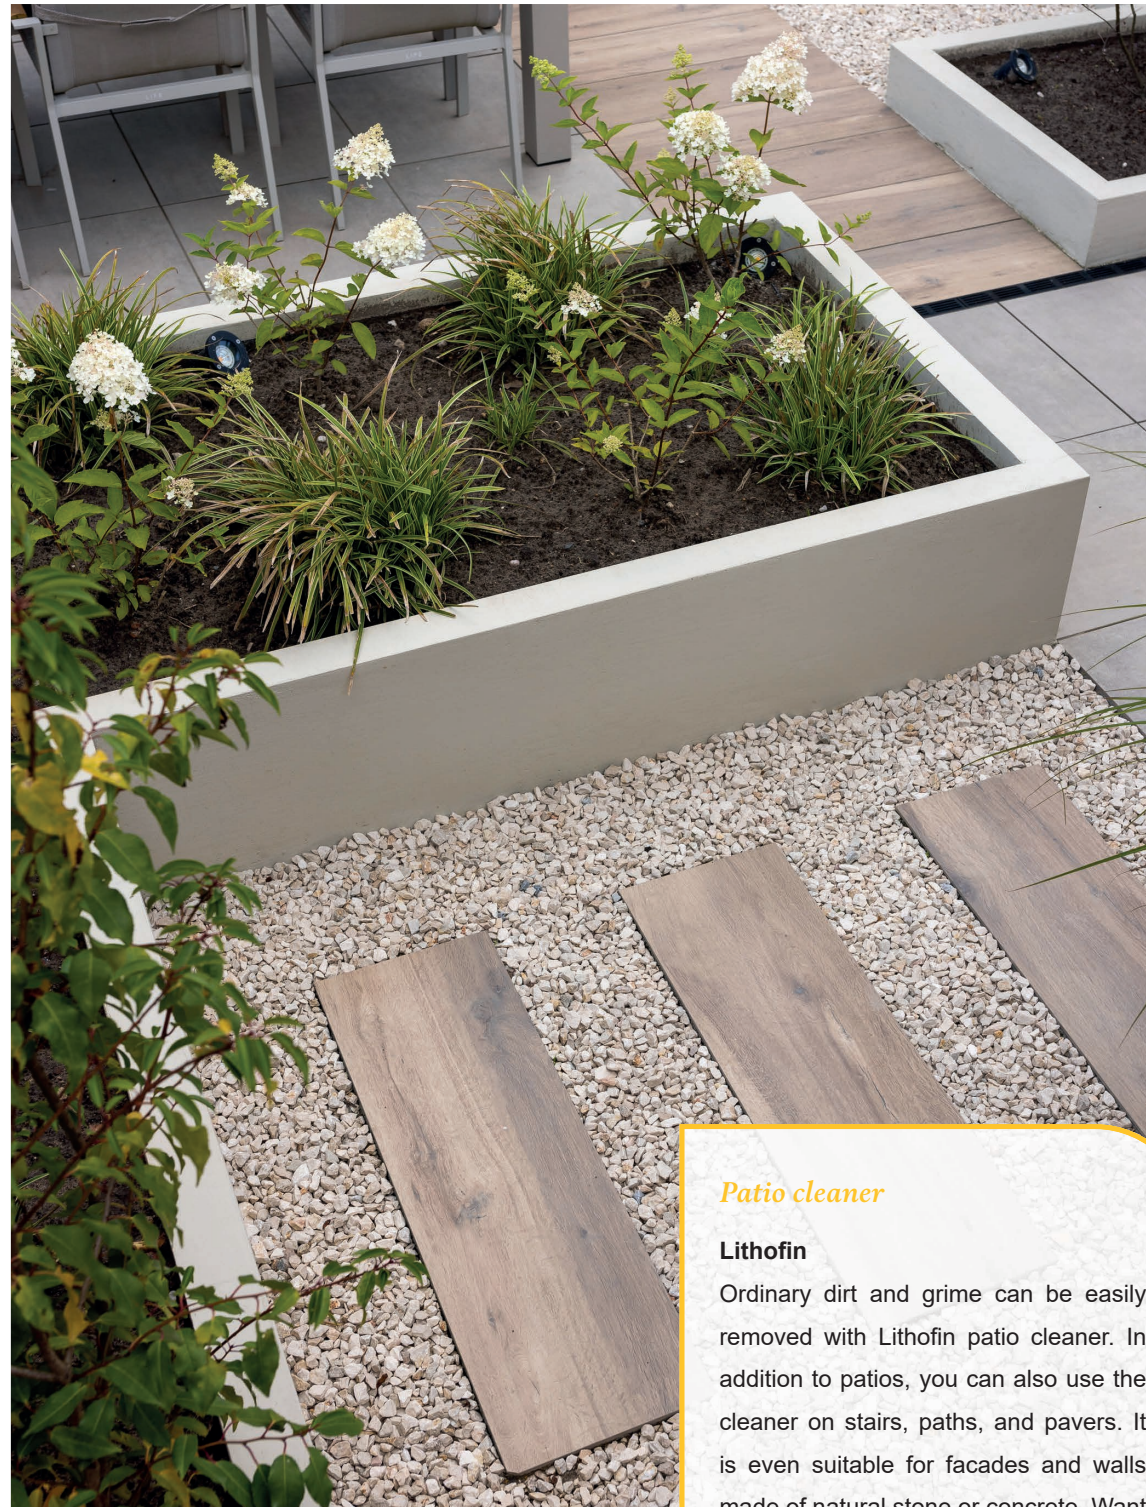

Patio cleaner

Lithofin

Ordinary dirt and grime can be easily removed with Lithofin patio cleaner. In addition to patios, you can also use the cleaner on stairs, paths, and pavers. It is even suitable for facades and walls made of natural stone or concrete. Want to find out more about the Lithofin range?

Scan the QR code.

GEOCERAMICA® MENSOLA OAK

MUS_ART
SIZE 60X60X4

MUST
SIZE 60X60X4