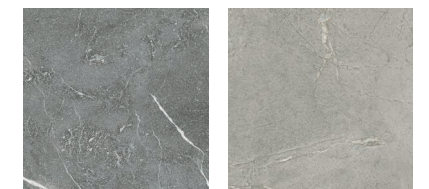

Carbon    Grey

**STEEL**  
SIZE 80X80X4 | 60X60X4

Corten

**SYMBOL BLOCK**  
SIZE 60X60X4

Black    Smoke

**THE ROCK**  
SIZE 60X60X4

Dark Grey    Silver

\*See the available sizes in the size chart starting on page 60