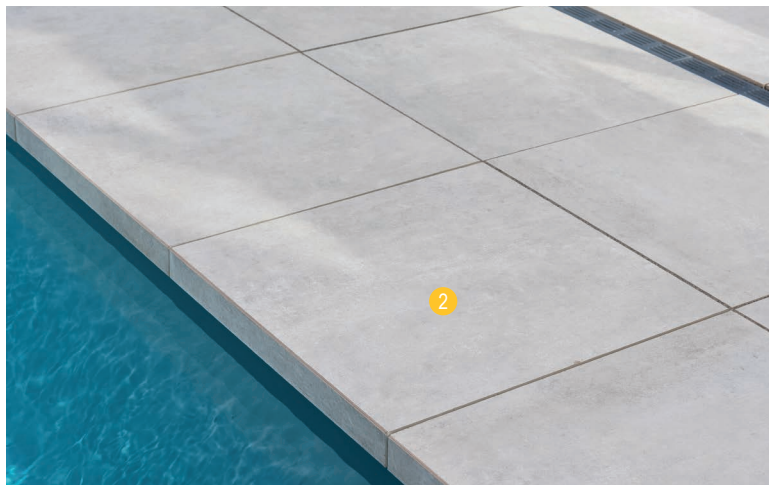

Be inspired by this garden in Roosendaal and discover what custom tiles such as pool edges can do for your garden. Using custom GeoCeramica® tiles creates unity without interruptions. Combining stone-look tiles with wood-look tiles creates an attractive garden where you can completely unwind.