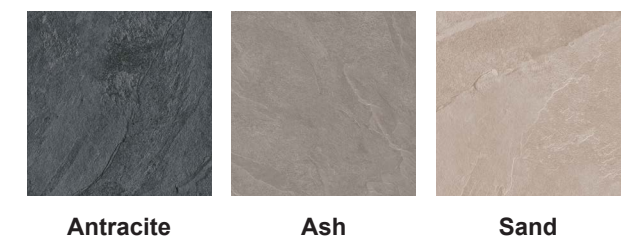

AURA

SIZE 75X75X4 | 60X60X4