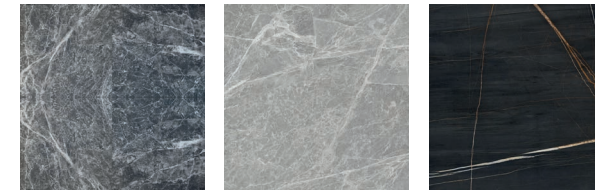

MUS_ART
SIZE 60X60X4

Marble Amazing Dark   Marble Amazing Grey   Saint Laurent Noir