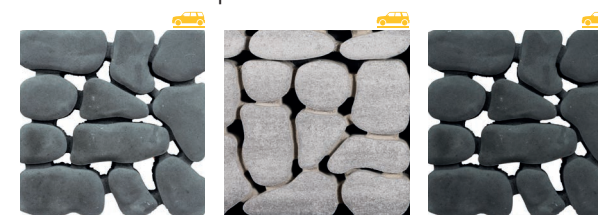

CITTA KLIMATA

SIZE 60X40X10 | 60X60X10

Cannobio

Elba

Milano

GEOSTEEN® ECOSTROOK MILANO