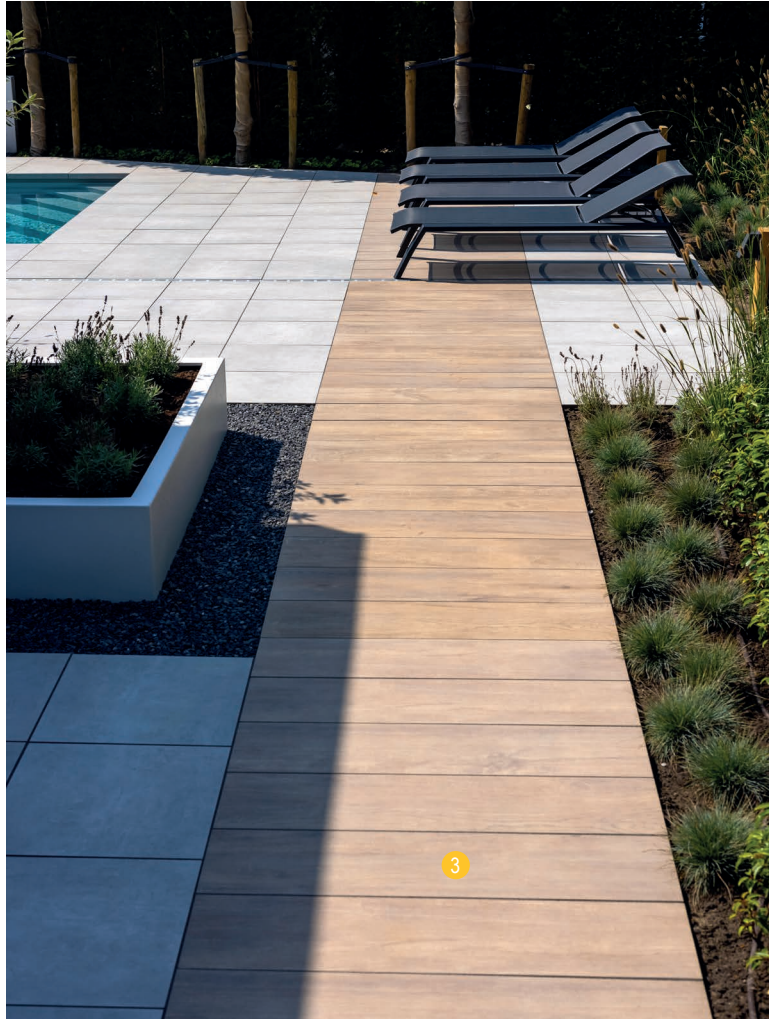

Be inspired by this garden in Roosendaal and discover what custom tiles such as pool edges can do for your garden. Using custom GeoCeramica® tiles creates unity without interruptions. Combining stone-look tiles with wood-look tiles creates an attractive garden where you can completely unwind.